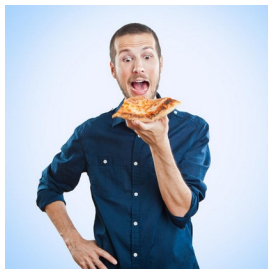

A woman with long dark hair is looking down at a tablet computer she is holding. The scene is dimly lit, with a strong blue color cast. In the background, there are out-of-focus lights, creating a bokeh effect. The overall mood is focused and professional.

BASIC STRUCTURE OF SENTENCES IN ENGLISH

BY FATIH KORHAN SEREF

STRUCTURE OF SENTENCES

Examples : John ate pizza.

Carol was sitting at her big desk.