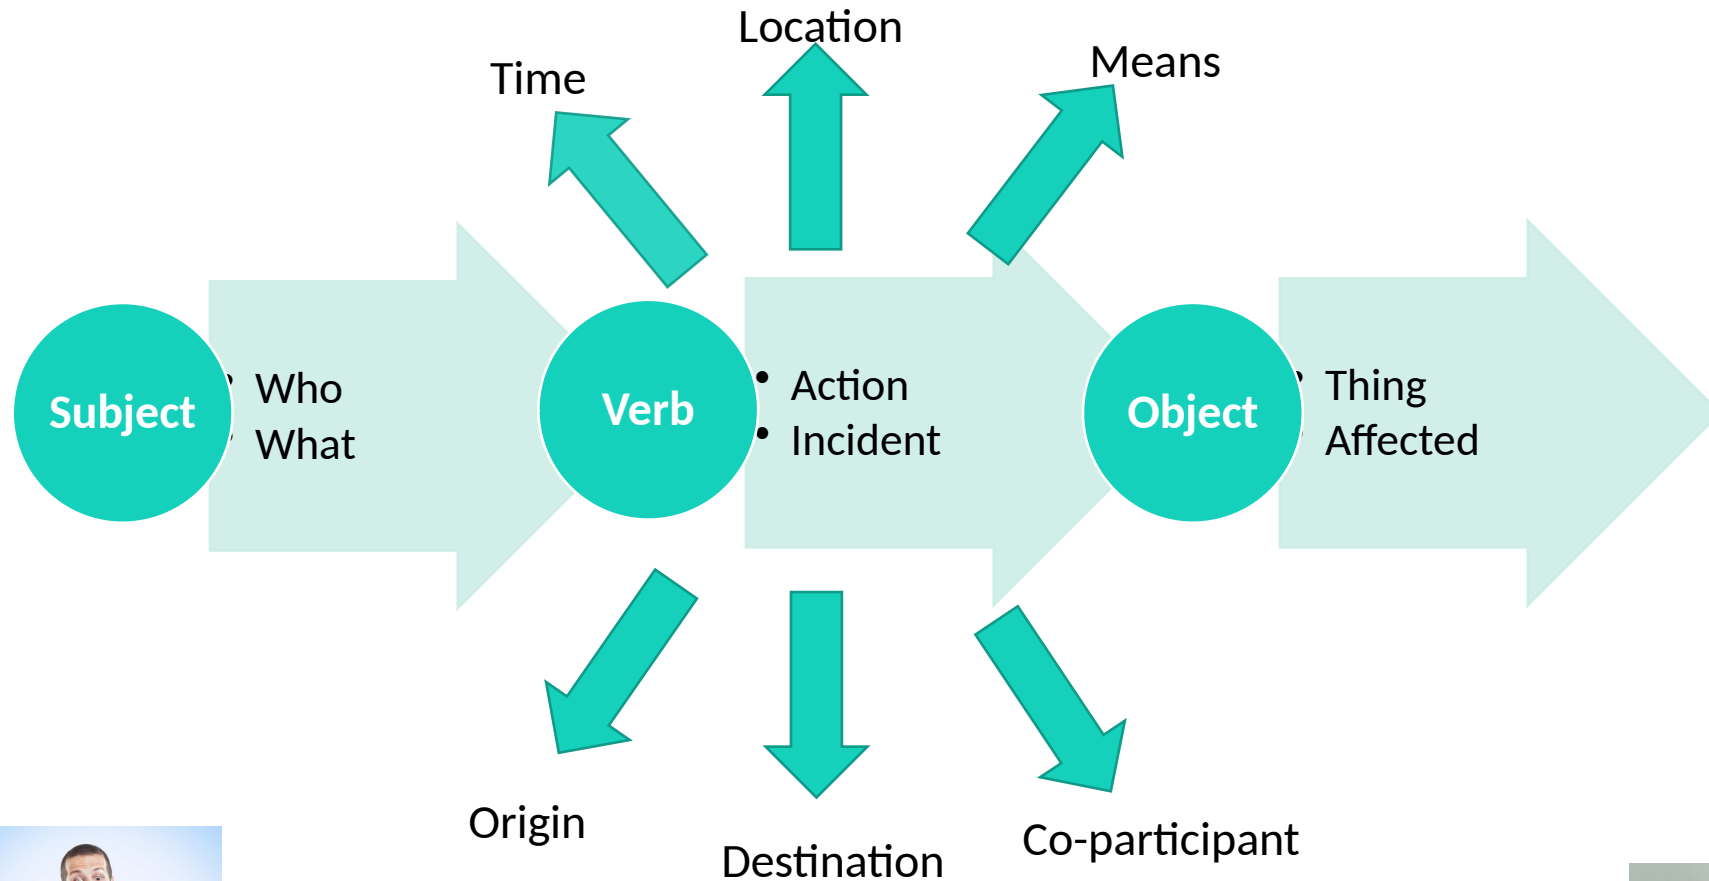

A woman with long dark hair is looking down at a tablet computer she is holding. The scene is dimly lit, with a strong blue color cast. In the background, there are out-of-focus lights, creating a bokeh effect. The overall mood is focused and professional.

BASIC STRUCTURE OF SENTENCES IN ENGLISH

BY FATIH KORHAN SEREF

STRUCTURE OF SENTENCES

Examples : John ate pizza.

Carol was sitting at her big desk.